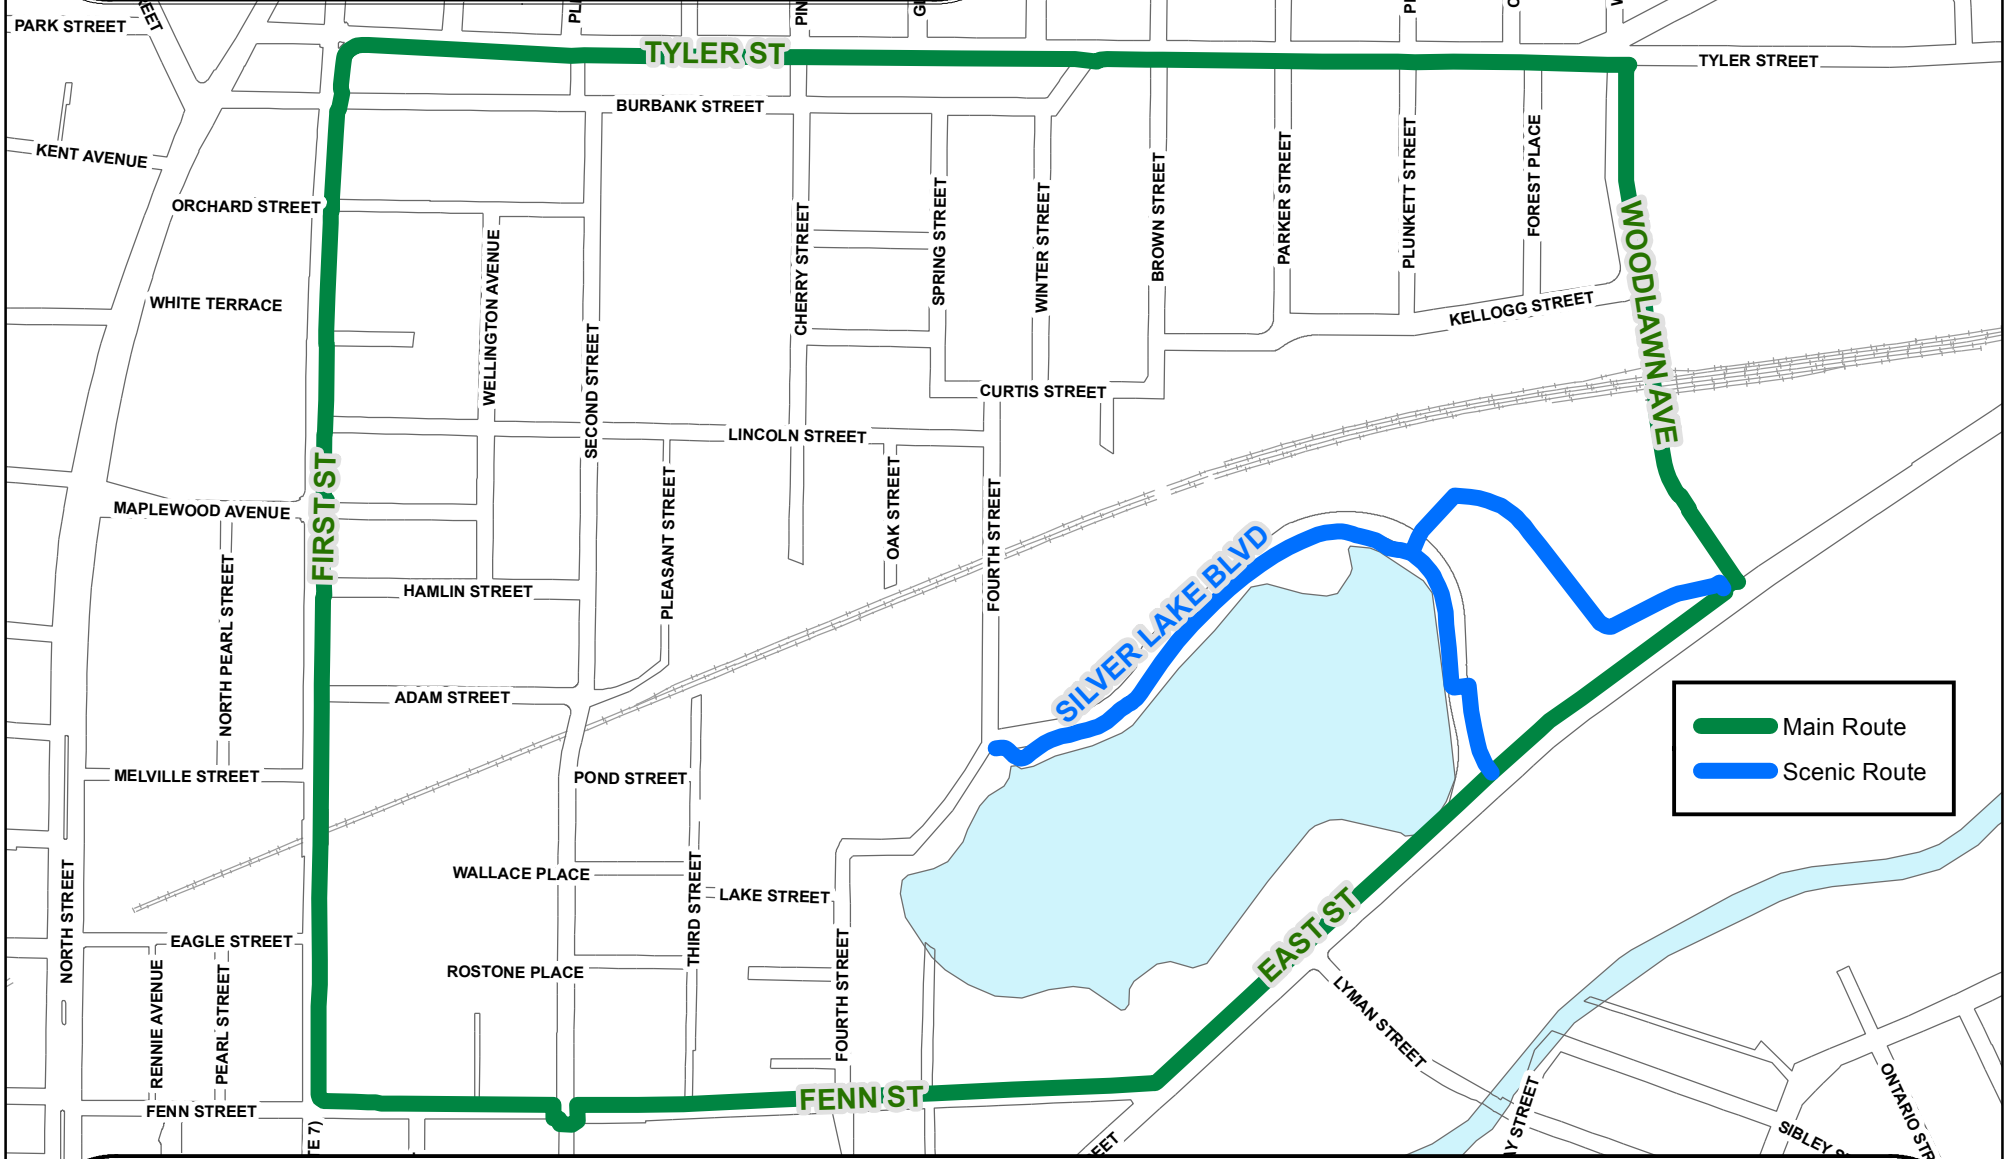

# Morningside Walking Loop

Distance: 2.6 Miles

	Main Route
	Scenic Route